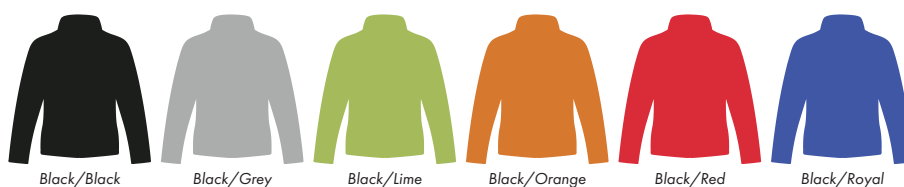

PLEASE NOTE:

- All colours including print and product are for visual purposes only and should not be regarded as the actual colour of the product and print.
- Some products may vary from batch to batch and may differ from previous orders.
- The colour and texture of a product can also have an effect on the final print colour.
- By approving this order we accept that you understand these terms.

1. Your order will not go in to print and production time cannot be confirmed, unless artwork has been approved via the online system.
2. Once printed, artwork cannot be amended, mistakes must be rectified at visual stage.
3. Claims for faulty goods will be honoured, only if the goods are returned to us. We will not issue credits/refunds for items that have been distributed. Please ensure that goods are satisfactory before distribution
4. We are not responsible for delays during transit.

By approving this visual, you are confirming you have thoroughly checked all information, including layout, fonts, spelling, print colours, print size, print position, product, product colour and quantity.

This item is available in the following colours: